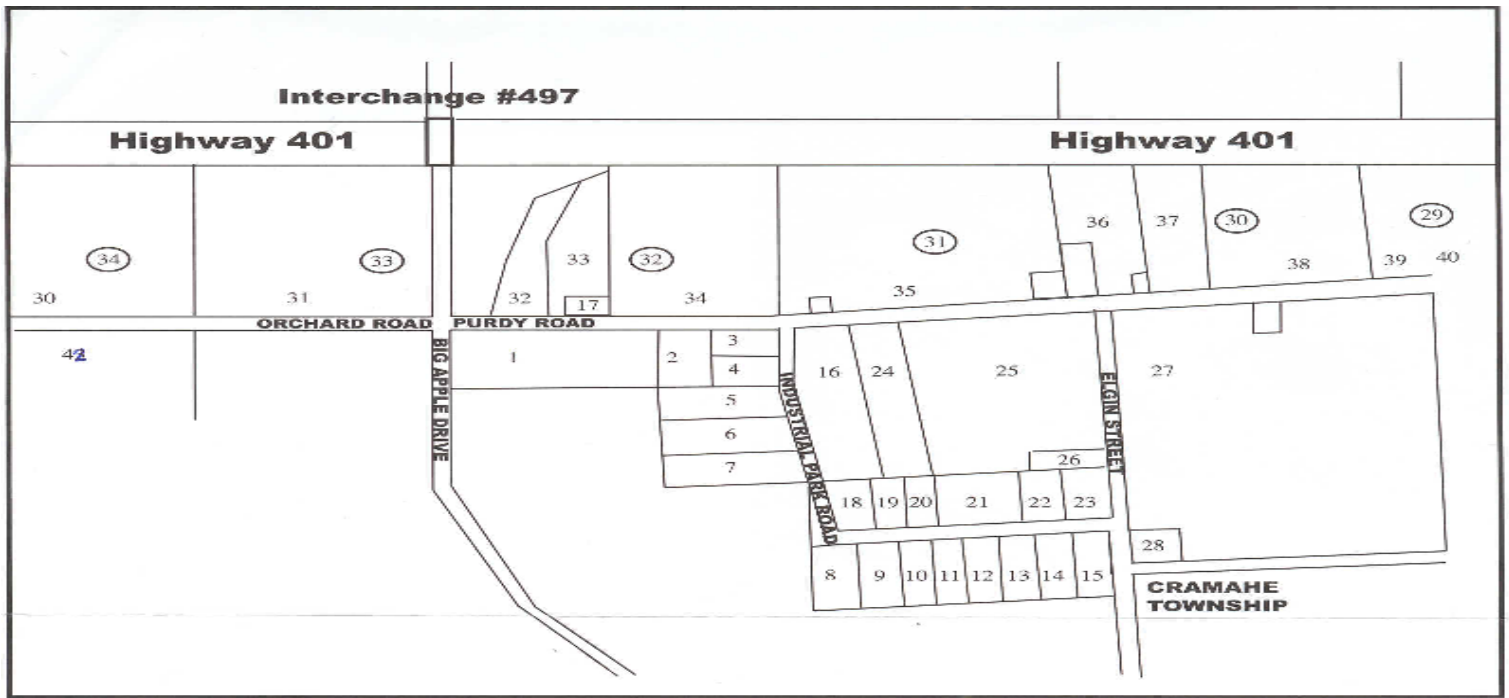

Welcome to Cramahe INDUSTRIAL PARK

MAP NAME

ACRES

MAP NAME

ACRES

1.	Durham Transport Limited	8	25.	CCC Plastics	19
2.	Highland Van and Storage	2	26.	Hasiuk Containers/Trailers	1
3.	Topcrop	1.38	27.	Conc. 2 Pt. Lot 30	43
4.	Custom Trailers	1.55	28.	Beaudry Towing	5.48
5.	Community Food Distribution Warehouse	2.7	29.	Surelco Ltd.	33.00
6.	Colborne Fluid Power Sales Ltd.	3.05	30.	Conc. 3 Pt. Lot 34	52.00
7.	The Lakeport Group	3.35	31.	The Big Apple	22.63
8.	Township of Cramahe	2.29	32.	Nature's Way Greenhouses and Glassworks	3.58
9.	Auto Repairs	1.64	33.	Taxis Contracting Ltd.	4.25
10.	Trussworthy	1.48	34.	Conc. 3 Pt. Lot 31 & 32	42.86
11.	Trussworthy	1.48	35.	Conc. 3, Pt. Lot 31 & 32	
12.	Tim Loader Auto Repairs	1.48	36.	Conc. 3, Pt. Lot 30	6.21
13.	Mike's Auto Sales	1.47	37.	Conc. 3, Pt. Lot 30	5.64
14.	Northumberland County	1.47	38.	Conc. 3, Pt. Lot 30	10.73
15.	AC Grinding Machine & Tool	1.53	39.	Conc. 3, Pt. Lot 29	11.02
16.	Cam Tran Co. Ltd.	7.16	40.	Conc. 3, Pt. Lot 29	9.28
17.	Security Storage	0.57	41.	Conc. 2, Pt. Lot 35 approx.	30.00
18.	Lock Me Up Storage	1.51	42.	Conc. 2, Pt. Lot 34 approx.	25.00
19.	Grafton Cables & Supply Ltd.	1.3			
20.	Grafton Cables & Supply Ltd.	1.42			
21.	Superior Flexible Conduits	3.12			
22.	Upper Canada Steel	1.56			
23.	Hasiuk Containers/Trailers	1.65			
24.	HD Supply	4.97			